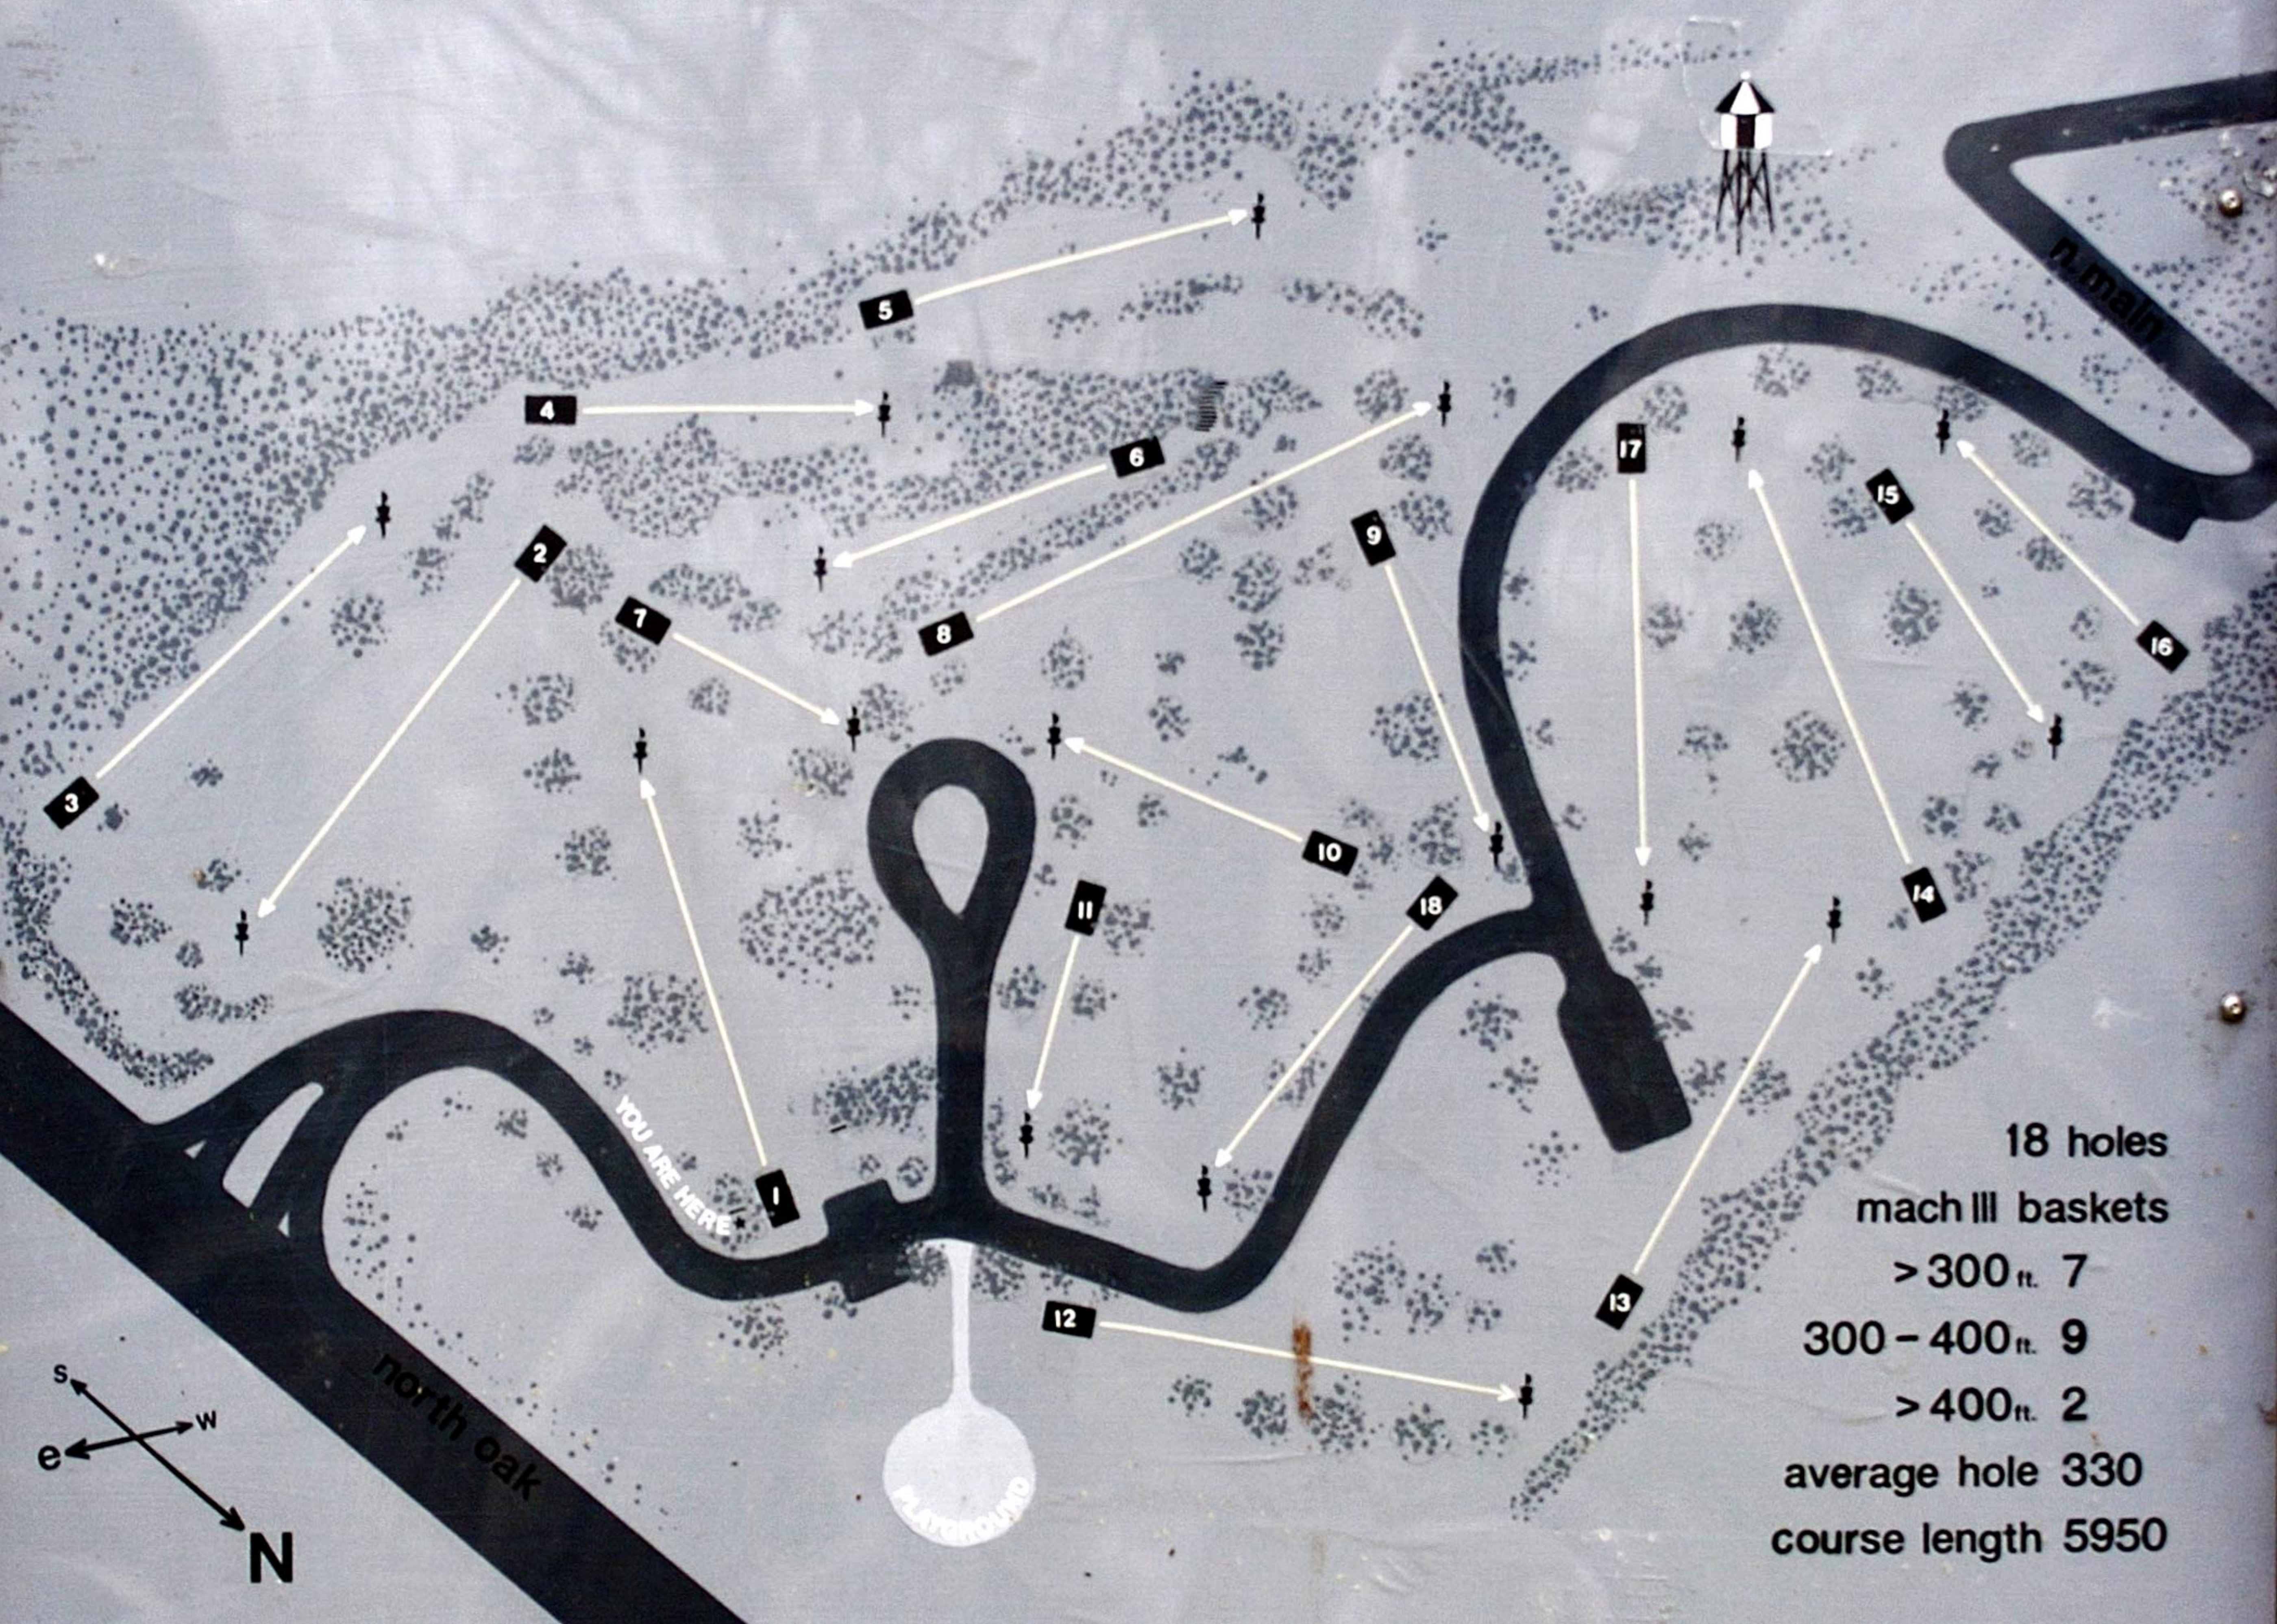

# WATER WORKS

.DISC GOLF COURSE.

by the KANSAS CITY FLYING DISC CLUB

& K.C.MO. PARKS & REC.

est. 1997

18 holes

mach III baskets

> 300 ft. 7

300 - 400 ft. 9

> 400 ft. 2

average hole 330

course length 5950