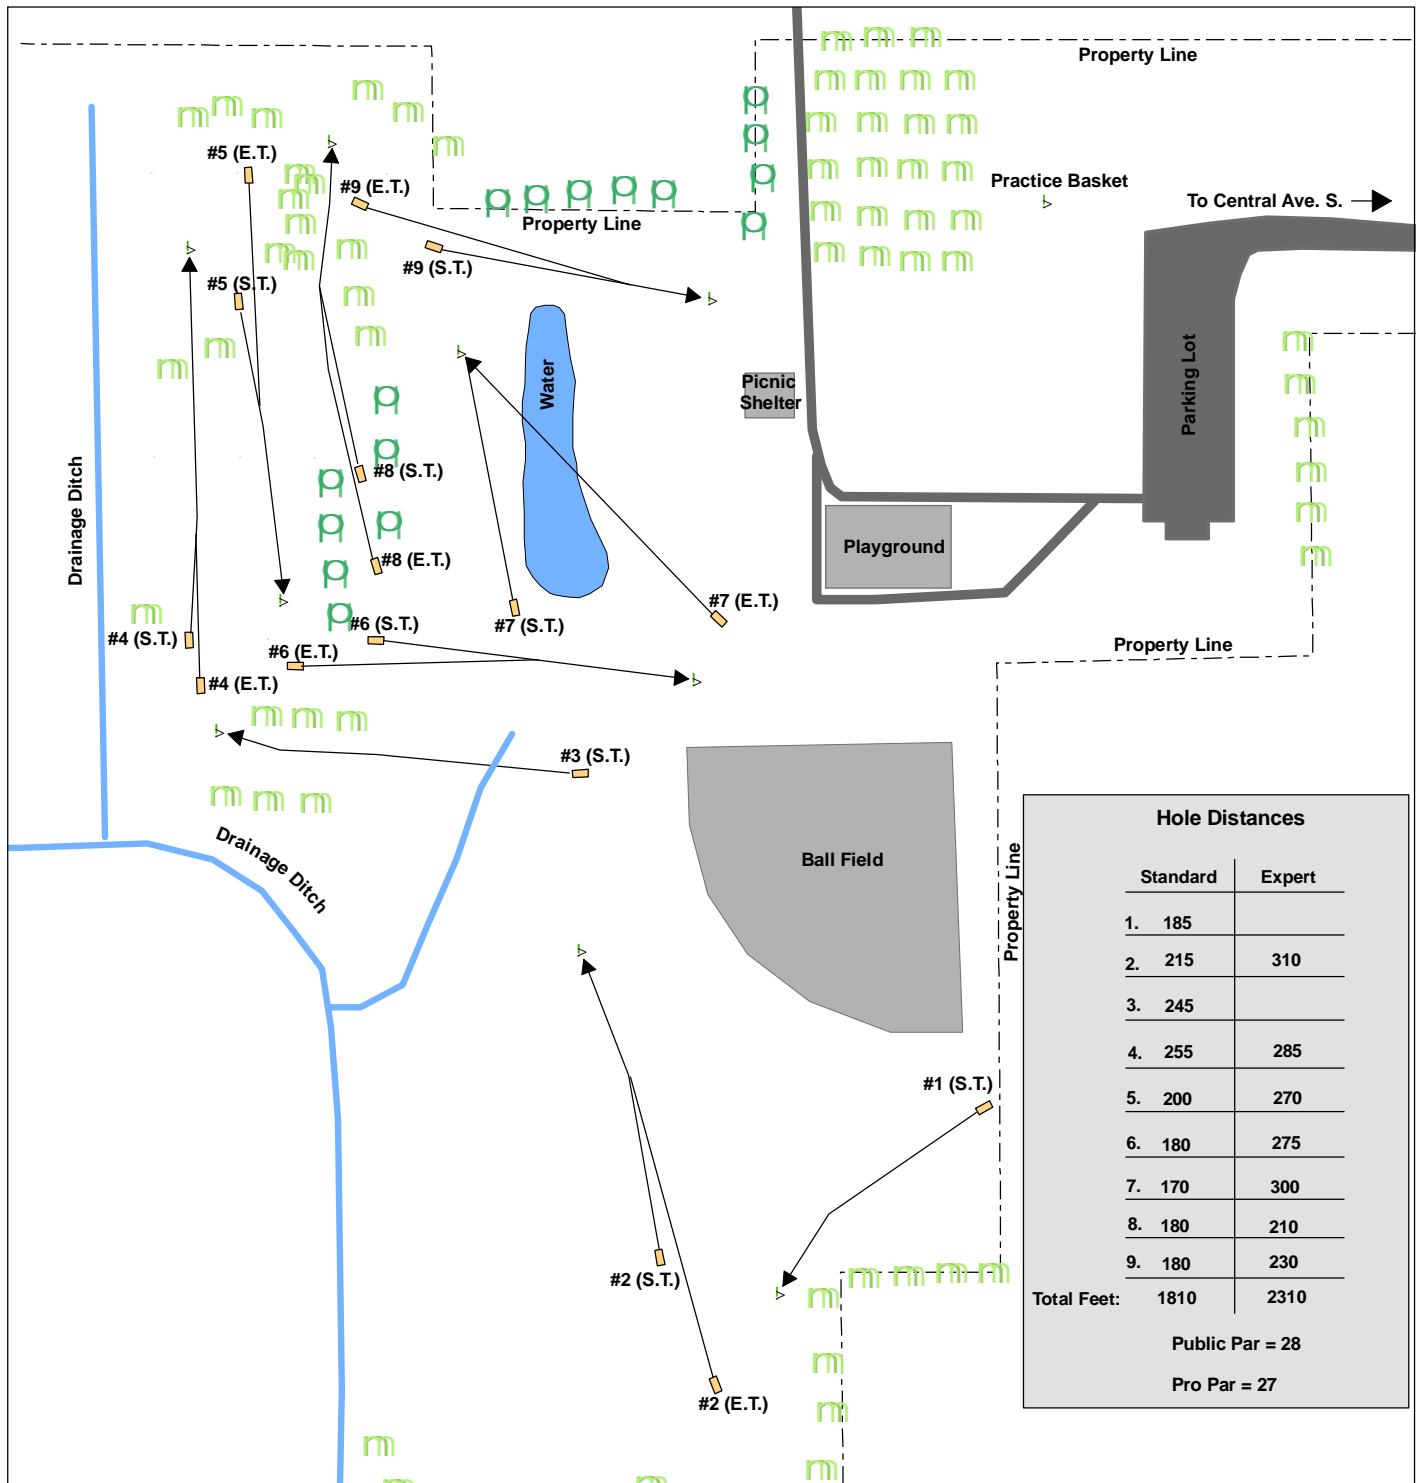

Disc Golf Course Map: Southside Park

| Hole Distances | | |
|--------------------|------------------------|-------------|
| | Standard | Expert |
| 1. | 185 | |
| 2. | 215 | 310 |
| 3. | 245 | |
| 4. | 255 | 285 |
| 5. | 200 | 270 |
| 6. | 180 | 275 |
| 7. | 170 | 300 |
| 8. | 180 | 210 |
| 9. | 180 | 230 |
| Total Feet: | 1810 | 2310 |
| | Public Par = 28 | |
| | Pro Par = 27 | |