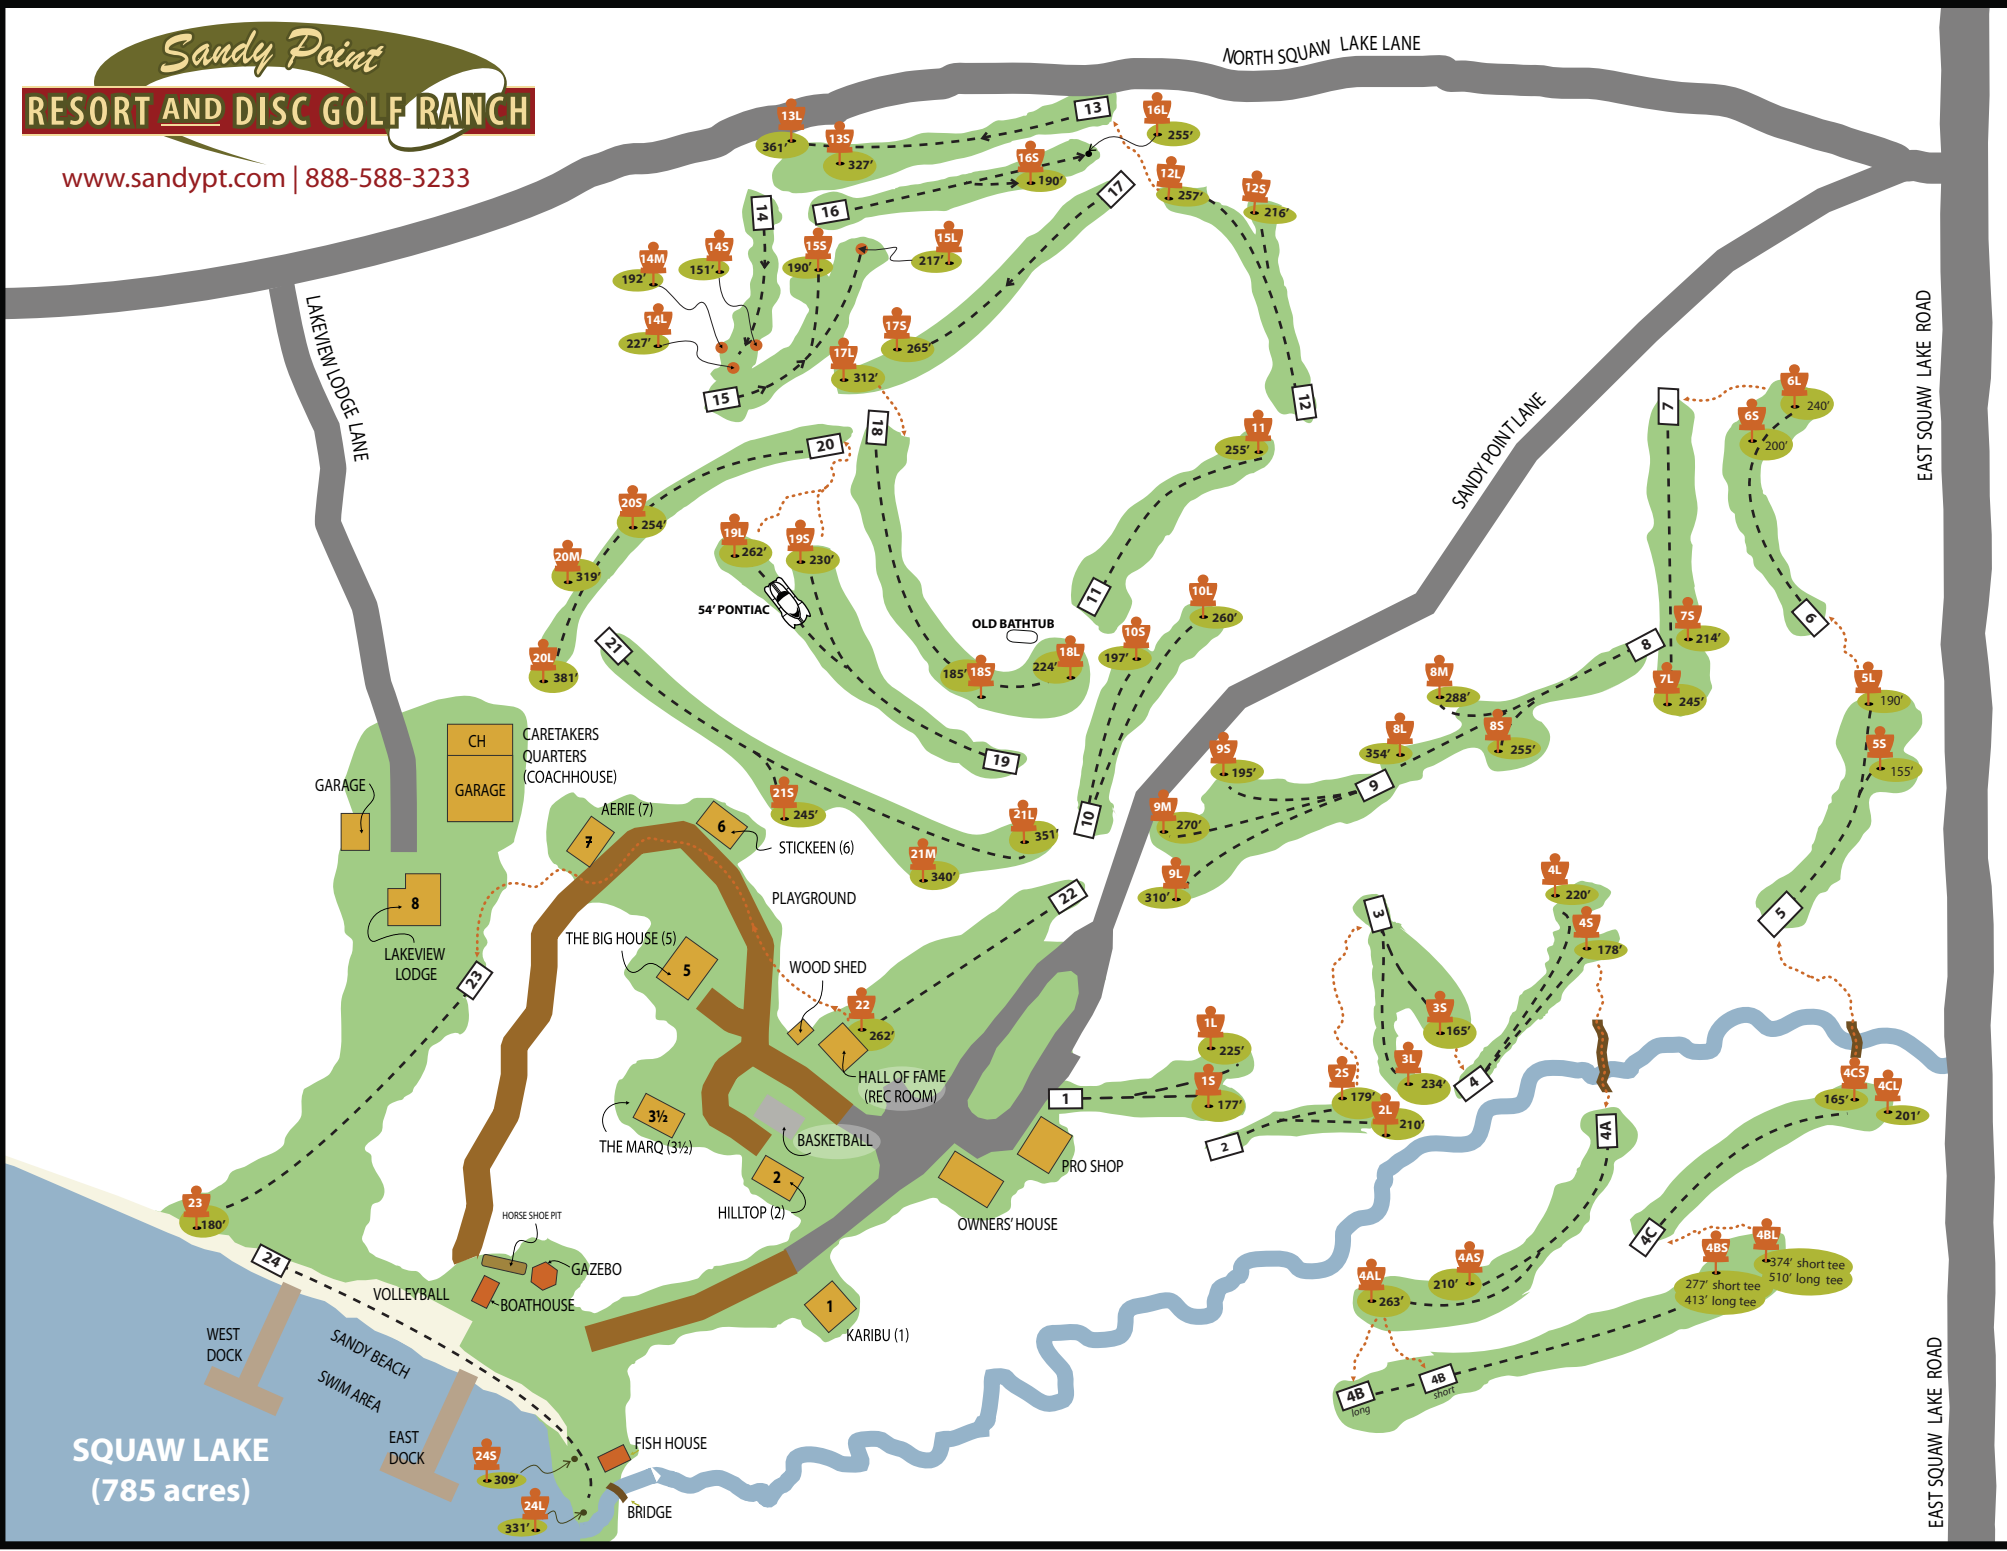

# Sandy Point RESORT AND DISC GOLF RANCH

www.sandypt.com | 888-588-3233

SQUAW LAKE  
(785 acres)

EAST SQUAW LAKE ROAD

EAST SQUAW LAKE ROAD

LAKEVIEW LODGE LANE

NORTH SQUAW LAKE LANE

SANDY POINT LANE

BRIDGE

WEST DOCK

EAST DOCK

GARAGE

CH

LAKEVIEW  
LODGE

THE BIG HOUSE (5)

HORSE SHOE PIT

GAZEBO

VOLLEYBALL

SANDY BEACH

SWIM AREA

BRIDGE

WEST DOCK

EAST DOCK

SANDY BEACH

WEST DOCK

EAST DOCK

SANDY BEACH

SWIM AREA

BRIDGE

WEST DOCK

EAST DOCK

SANDY BEACH