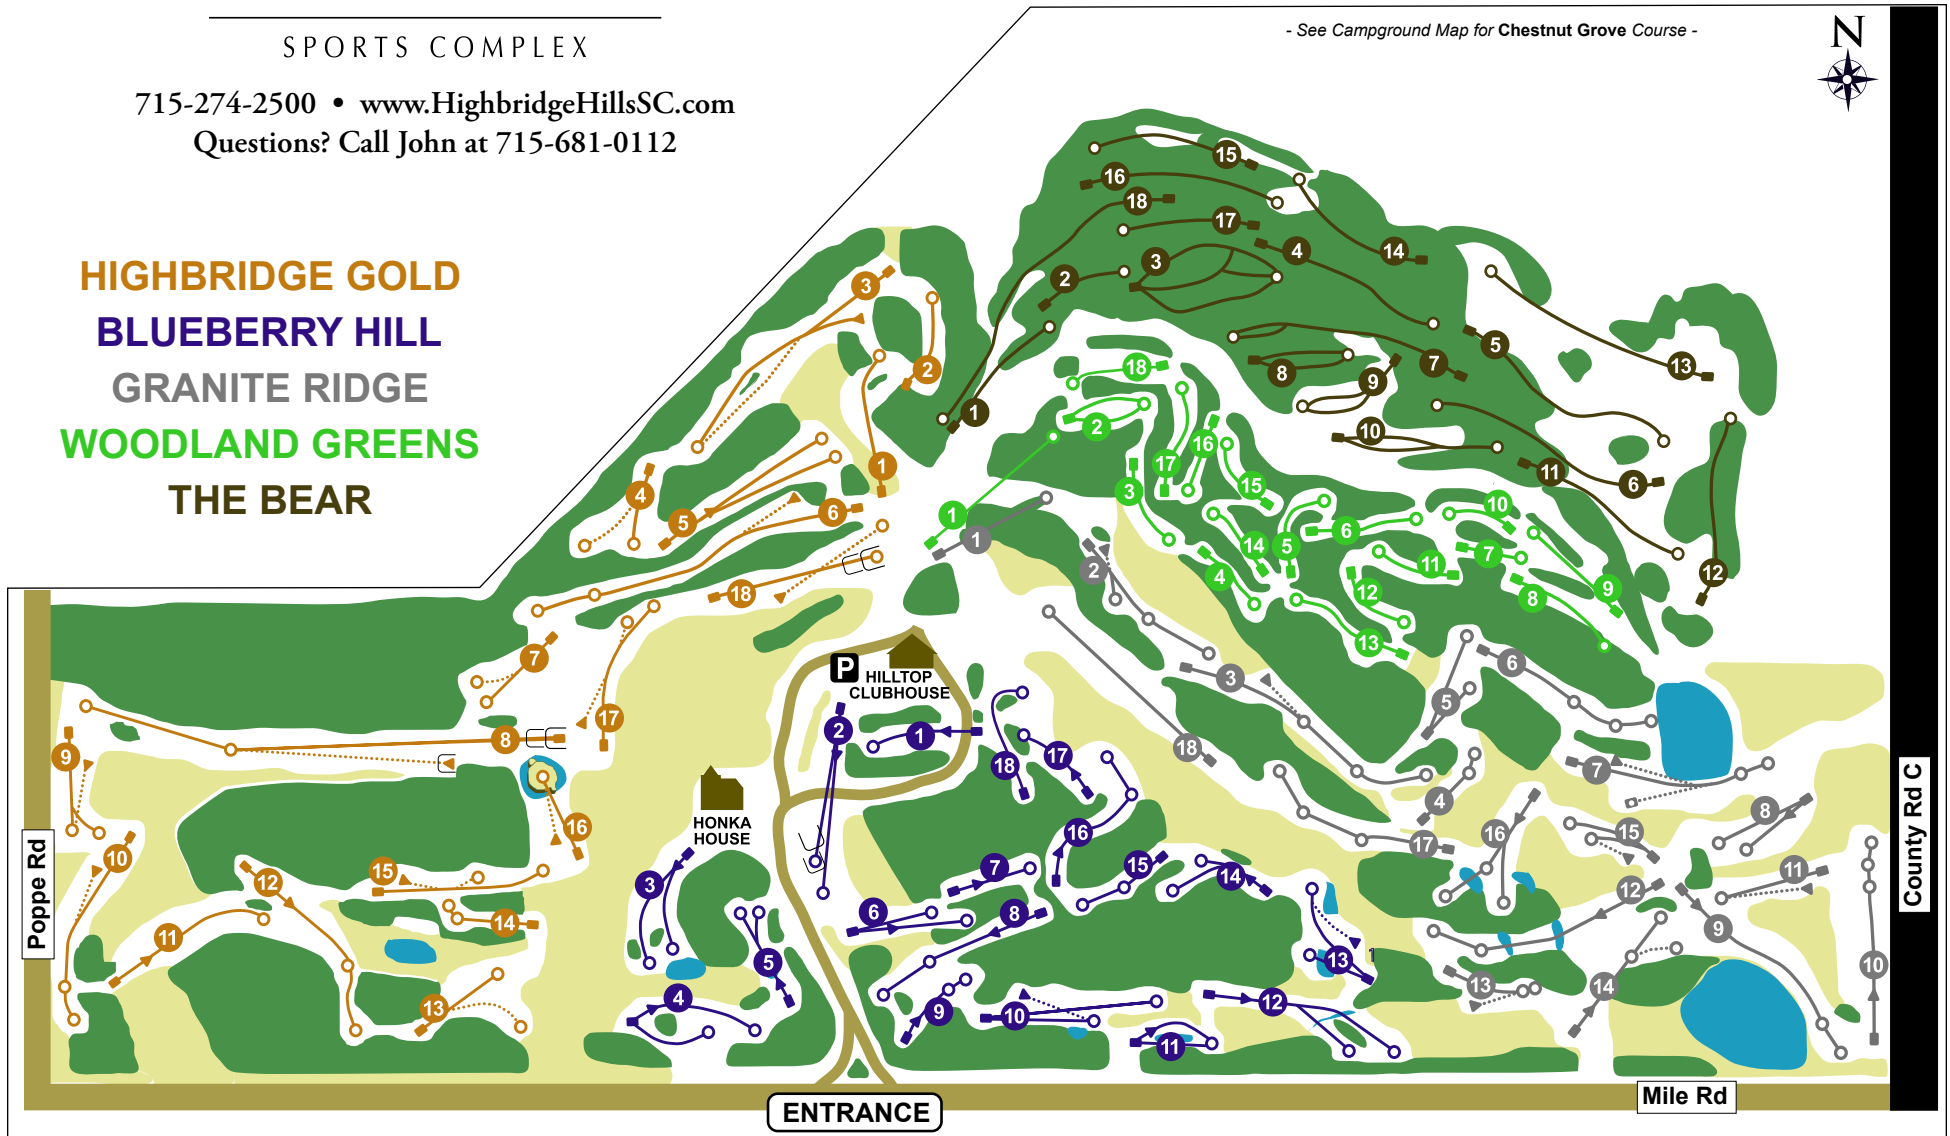

HIGHBRIDGE HILLS

SPORTS COMPLEX

715-274-2500 • www.HighbridgeHillsSC.com

Questions? Call John at 715-681-0112

HIGHBRIDGE GOLD
BLUEBERRY HILL
 GRANITE RIDGE
WOODLAND GREENS
 THE BEAR

Disc Golf Course Map 1 of 2
 See Disc Golf Course Map #2 to view more courses.

- See Campground Map for Chestnut Grove Course -

Map Scale 0 300 600 900 1200 1500 Feet

 Water  Trees  Tall Grass  Parking

 Tee Pad
 Short Tee
 Basket

* Courses are subject to change