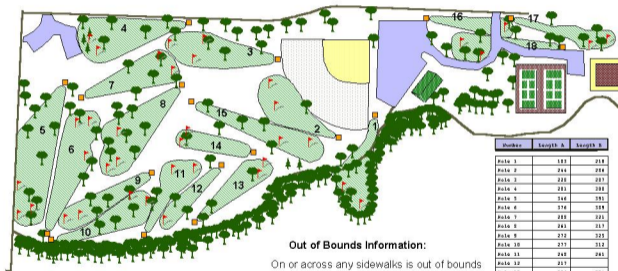

# Crestview Park Disc Golf

## Out of Bounds Information:

On or across any sidewalks is out of bounds with the exception of Hole 1. The creek is OB on Hole 1. The softball field is OB. Hole 1 has a marked mandatory dogleg (lightpole). The pavement that comes in to play on Holes 16 and 18 is OB. The south edge of 18 fairway is marked OB.

Hole #	Scoring A	Scoring B
Hole 1	202	218
Hole 2	244	258
Hole 3	228	237
Hole 4	281	288
Hole 5	344	351
Hole 6	374	359
Hole 7	288	321
Hole 8	243	217
Hole 9	272	325
Hole 10	277	312
Hole 11	242	241
Hole 12	227	
Hole 13	274	284
Hole 14	288	238
Hole 15	323	414
Hole 16	243	
Hole 17	232	274
Hole 18	285	278