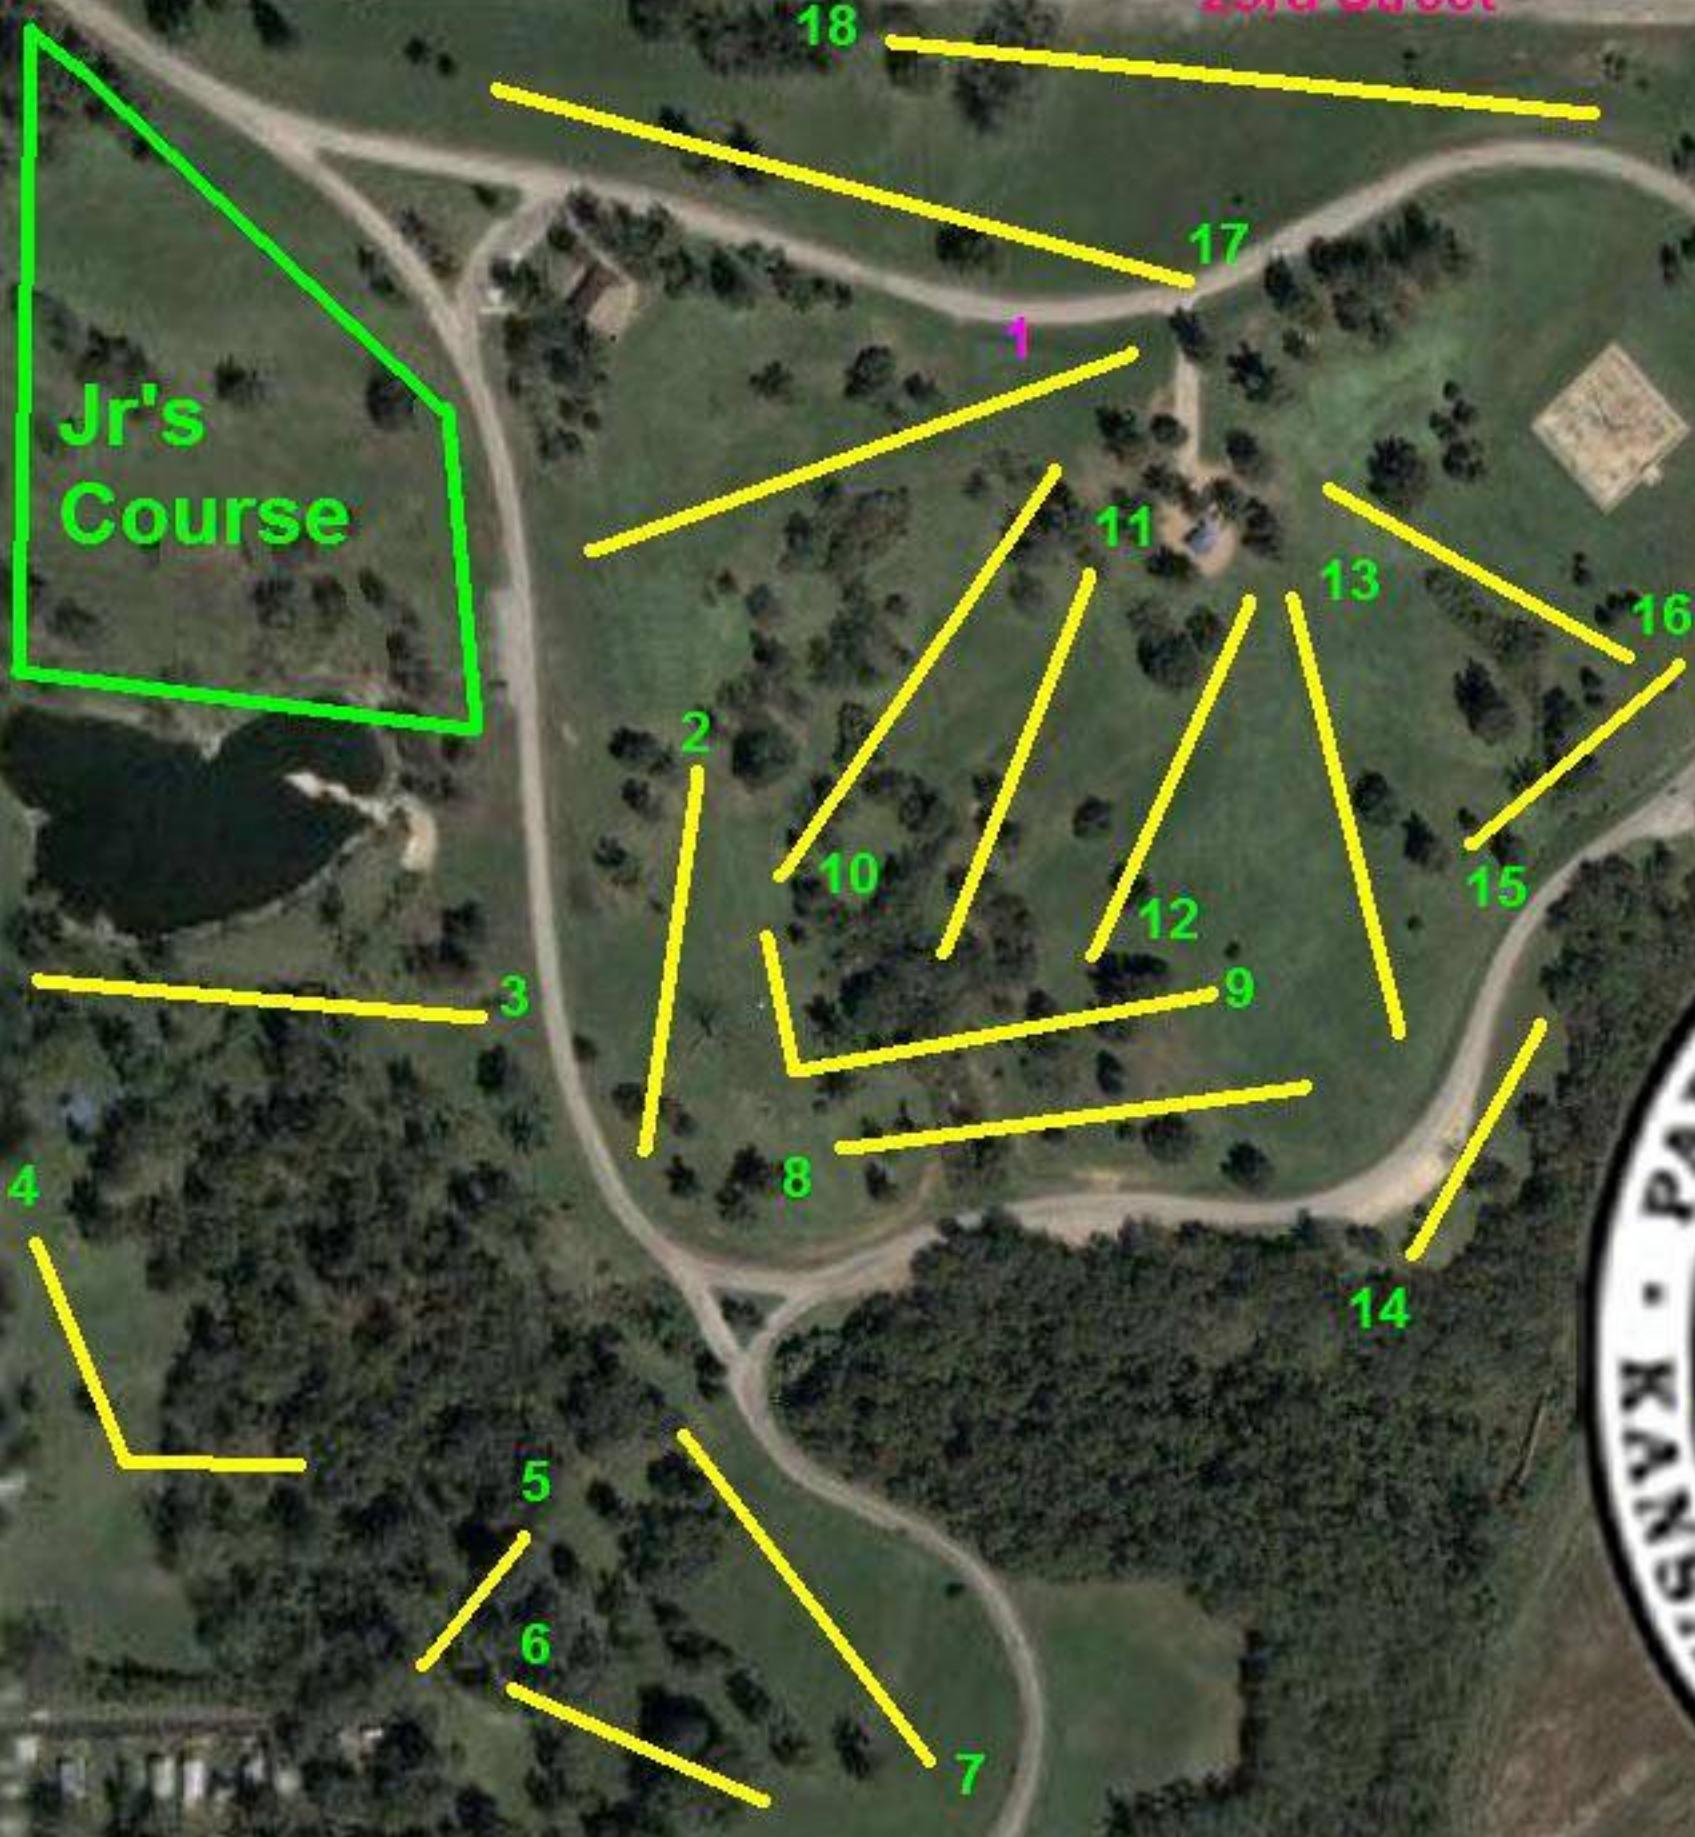

BLUE VALLEY PARK DISC GOLF COURSE

T
O
P
P
I
N
G
S
T.

23rd Street

Jr's
Course

Image © 2006 Sanborn

© 2005 Google